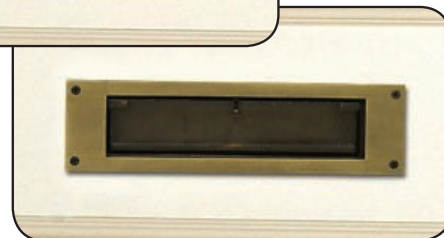

Rear view of #4075 in antique finish displayed