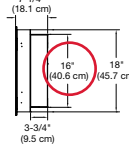

Synergy

Wall-mount Electric Fireplace

BLF50

Accessories

Cohesion Trim - Black
DT1267BLK

Cohesion Trim - Brown
DT1103BW

Driftwood and River Rock Accessory Package - 50"
LF50DWS-KIT

Dimensions

FRONT

TOP

SIDE

Installation - 3 Mounting Options

ON WALL

Must mount to a minimum of three (3) wall studs

PARTIAL RECESSED

2 X 4 Framing
Framing dimensions:
46-1/2" (118.1 cm) W
x 16-1/2" (42 cm) H

FULLY RECESSED

2 X 8 Framing
Framing dimensions:
49" (124.5 cm) W x
18-1/2" (47 cm) H

120 Volts | 1,230 Watts | 4,198 BTU

Model #	Description	Lbs / Kg	UPC	Wty. ¹	Carton Dimensions (WxHxD)		Cube	
					Inches	cm	ft ³	m ³
BLF50	Wall-mount fireplace	75 / 34.1	781052 061149	2 yr.	55 x 13 x 23-1/4	139.7 x 33.0 x 58.9	9.6	0.3
DT1267BLK	Cohesion Trim - Black	51 / 23.1	781052 080355	1 yr.	64-7/8 x 26-1/4 x 8-3/4	164.8 x 66.8 x 22.1	8.6	0.24
DT1103BW	Cohesion Trim - Burnished Walnut	51 / 23.1	781052 070929	1 yr.	64-7/8 x 26-1/4 x 8-3/4	164.8 x 66.8 x 22.1	8.6	0.24
LF50DWS-KIT	50" Driftwood & River Rock Accessory Package	7 / 3.17	781052 102842		34-1/4 x 5-7/8 x 8-1/8	87.2 x 14.98 x 20.6		