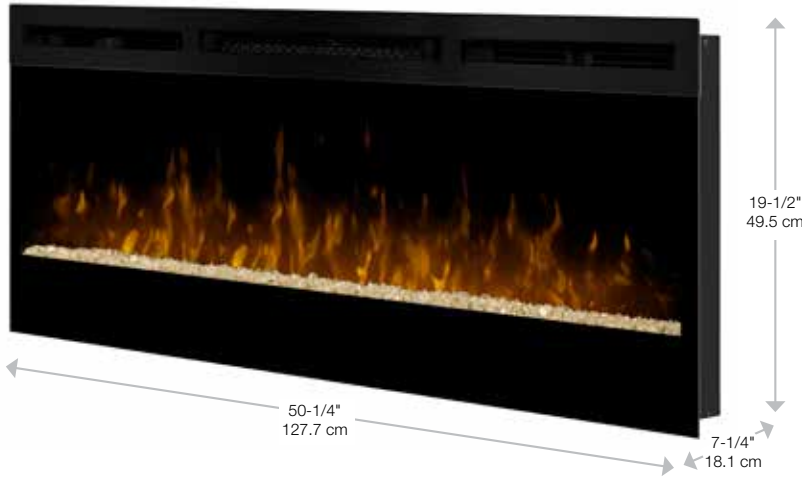

Synergy

Wall-mount Electric Fireplace

BLF50

Accessories

Dimensions

FRONT

TOP

SIDE

Installation - 3 Mounting Options

ON WALL

Must mount to a minimum of three (3) wall studs

PARTIAL RECESSED

2 X 4 Framing
Framing dimensions:
46-1/2" (118.1 cm) W
x 16-1/2" (42 cm) H

FULLY RECESSED

2 X 8 Framing
Framing dimensions:
49" (124.5 cm) W x
18-1/2" (47 cm) H

120 Volts | 1,230 Watts | 4,198 BTU

Model #	Description	Lbs / Kg	UPC	Wty.¹	Carton Dimensions (WxHxD)		Cube	
					Inches	cm	ft³	m³
BLF50	Wall-mount fireplace	75 / 34.1	781052 061149	2 yr.	55 x 13 x 23-1/4	139.7 x 33.0 x 58.9	9.6	0.3
DT1267BLK	Cohesion Trim - Black	51 / 23.1	781052 080355	1 yr.	64-7/8 x 26-1/4 x 8-3/4	164.8 x 66.8 x 22.1	8.6	0.24
DT1103BW	Cohesion Trim - Burnished Walnut	51 / 23.1	781052 070929	1 yr.	64-7/8 x 26-1/4 x 8-3/4	164.8 x 66.8 x 22.1	8.6	0.24
LF50DWS-KIT	50" Driftwood & River Rock Accessory Package	7 / 3.17	781052 102842		34-1/4 x 5-7/8 x 8-1/8	87.2 x 14.98 x 20.6		

Features