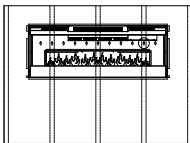

Synergy

Wall-mount Electric Fireplace

BLF50

Accessories

Cohesion Trim - Black
DT1267BLK

Cohesion Trim - Brown
DT1103BW

Driftwood and River Rock Accessory Package - 50"
LF50DWS-KIT

Dimensions

FRONT

TOP

SIDE

Installation - 3 Mounting Options

ON WALL

Must mount to a minimum of three (3) wall studs

PARTIAL RECESSED

2 X 4 Framing
Framing dimensions:
46-1/2" (118.1 cm) W
x 16-1/2" (42 cm) H

FULLY RECESSED

2 X 8 Framing
Framing dimensions:
49" (124.5 cm) W x
18-1/2" (47 cm) H

120 Volts | 1,230 Watts | 4,198 BTU

Model #	Description	Lbs / Kg	UPC	Wty. ¹	Carton Dimensions (WxHxD)		Cube	
					Inches	cm	ft ³	m ³
BLF50	Wall-mount fireplace	75 / 34.1	781052 061149	2 yr.	55 x 13 x 23-1/4	139.7 x 33.0 x 58.9	9.6	0.3
DT1267BLK	Cohesion Trim - Black	51 / 23.1	781052 080355	1 yr.	64-7/8 x 26-1/4 x 8-3/4	164.8 x 66.8 x 22.1	8.6	0.24
DT1103BW	Cohesion Trim - Burnished Walnut	51 / 23.1	781052 070929	1 yr.	64-7/8 x 26-1/4 x 8-3/4	164.8 x 66.8 x 22.1	8.6	0.24
LF50DWS-KIT	50" Driftwood & River Rock Accessory Package	7 / 3.17	781052 102842		34-1/4 x 5-7/8 x 8-1/8	87.2 x 14.98 x 20.6		