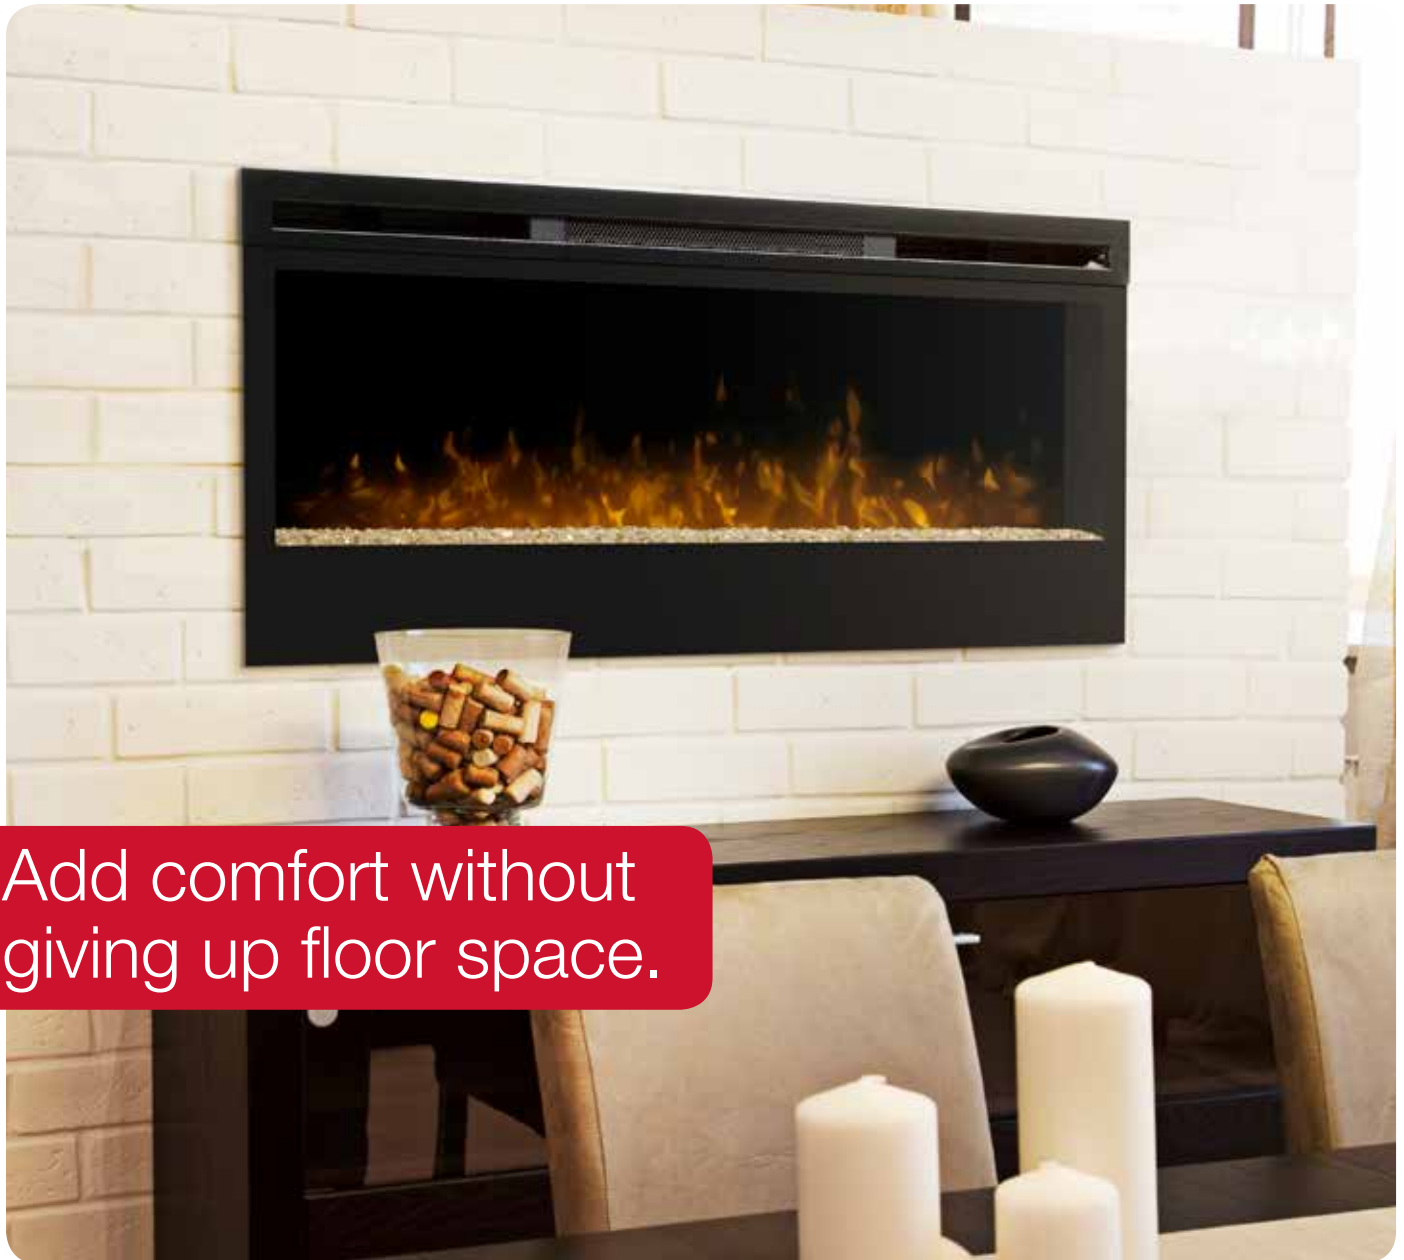

Synergy

Wall-mount Electric Fireplace

BLF50

Add comfort without giving up floor space.

The 50" linear fireplace features realistic patented LED flame that dances on the crushed and silvered glass pieces, adding comfort, ambiance and beauty to any space. The heat that warms the room comes from the front of the fireplace allowing the sleek and elegant design to be installed snug to the wall.

Features

- The Original Dimplex Flame Effect™**
A blend of technology, artistry and craftsmanship that sets the standard for realism.
- Media Bed**
Tumbled glass ember bed pieces that are colored and silvered on one side for an alluring effect.
- Supplemental Heat**
Includes a powerful fan-forced heater designed to keep the rooms you spend the most time in warm and comfortable.
- Viewing Area**
Enjoy the panoramic flame through the industry's largest viewing area.
- Remote**
Includes a convenient remote control.
- All-season Flames**
Enjoy the unique charm of a fireplace 365 days a year using the flames without the heat.
- Cool-touch Glass**
Glass remains cool making it safe for children and pets in any location.
- Economical**
Economical to operate costing only pennies per hour.*
- Low Carbon Footprint**
The most sustainable fireplace option; no emissions and 100% efficient.
- Reduces Liability**
Ideal for public spaces in commercial installations; meets the strictest building codes.
- Seamless Installation**
Can be recessed with direct-wire for a seamless look, or simply hung on the wall.
- Quick Assembly**
Sets up in minutes with step-by-step assembly instructions allowing you more time to enjoy your fireplace.