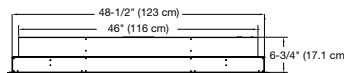

Synergy

Wall-mount Electric Fireplace

BLF50

Accessories

Dimensions

FRONT

TOP

SIDE

Installation - 3 Mounting Options

ON WALL

Must mount to a minimum of three (3) wall studs

PARTIAL RECESSED

2 X 4 Framing
Framing dimensions:
46-1/2" (118.1 cm) W
x 16-1/2" (42 cm) H

FULLY RECESSED

2 X 8 Framing
Framing dimensions:
49" (124.5 cm) W x
18-1/2" (47 cm) H

120 Volts | 1,230 Watts | 4,198 BTU

Model #	Description	Lbs / Kg	UPC	Wty.¹	Carton Dimensions (WxHxD)		Cube	
					Inches	cm	ft³	m³
BLF50	Wall-mount fireplace	75 / 34.1	781052 061149	2 yr.	55 x 13 x 23-1/4	139.7 x 33.0 x 58.9	9.6	0.3
DT1267BLK	Cohesion Trim - Black	51 / 23.1	781052 080355	1 yr.	64-7/8 x 26-1/4 x 8-3/4	164.8 x 66.8 x 22.1	8.6	0.24
DT1103BW	Cohesion Trim - Burnished Walnut	51 / 23.1	781052 070929	1 yr.	64-7/8 x 26-1/4 x 8-3/4	164.8 x 66.8 x 22.1	8.6	0.24
LF50DWS-KIT	50" Driftwood & River Rock Accessory Package	7 / 3.17	781052 102842		34-1/4 x 5-7/8 x 8-1/8	87.2 x 14.98 x 20.6		

Features