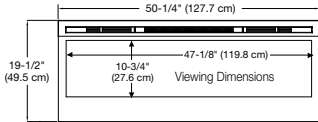

FRONT

TOP

SIDE

Installation - 3 Mounting Options

ON WALL

Must mount to a minimum of three (3) wall studs

PARTIAL RECESSED

2 X 4 Framing
Framing dimensions:
46-1/2" (118.1 cm) W
x 16-1/2" (42 cm) H

FULLY RECESSED

2 X 8 Framing
Framing dimensions:
49" (124.5 cm) W x
18-1/2" (47 cm) H

120 Volts | 1,230 Watts | 4,198 BTU

Model #	Description	Lbs / Kg	UPC	Wty. ¹	Carton Dimensions (WxHxD)		Cube	
					Inches	cm	ft ³	m ³
BLF50	Wall-mount fireplace	75 / 34.1	781052 061149	2 yr.	55 x 13 x 23-1/4	139.7 x 33.0 x 58.9	9.6	0.3
DT1267BLK	Cohesion Trim - Black	51 / 23.1	781052 080355	1 yr.	64-7/8 x 26-1/4 x 8-3/4	164.8 x 66.8 x 22.1	8.6	0.24
DT1103BW	Cohesion Trim - Burnished Walnut	51 / 23.1	781052 070929	1 yr.	64-7/8 x 26-1/4 x 8-3/4	164.8 x 66.8 x 22.1	8.6	0.24
LF50DWS-KIT	50" Driftwood & River Rock Accessory Package	7 / 3.17	781052 102842		34-1/4 x 5-7/8 x 8-1/8	87.2 x 14.98 x 20.6		