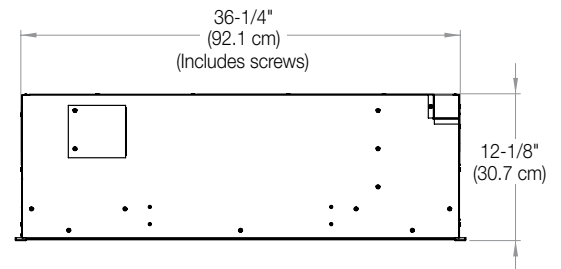

Revillusion®

36" Built-in Electric Firebox

RBF36

Product Dimensions:

TOP

Framing Dimensions:

NOTE: The materials used for the finished surround must be cut to precise dimensions as the 1/2" (1.3 cm) self-trimming flange is only to create a finished appearance.

RBF36

A	B	C	D	E	F
12-1/2" (31.8 cm)	36-5/8" (93.0 cm)	26-1/4" (66.5 cm)	60" (152.4 cm)	42-1/2" (108.0 cm)	42-1/2" (108.0 cm)