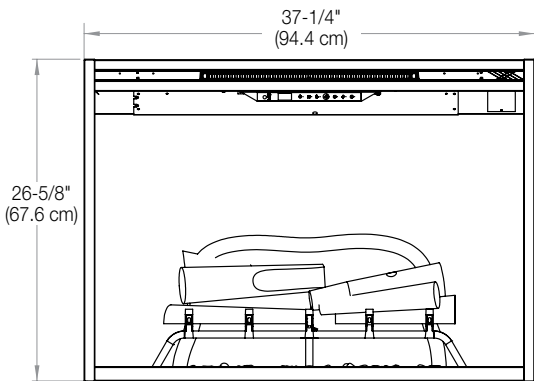

Accessories

36" Tempered Front Glass
Dimensions:
35-1/8" W x 22-1/8" H x 3/8" D
(89.1 cm x 56.1 cm x 1.1 cm)

36" Functional Doors with Tempered Glass
Dimensions:
39-3/4" W x 27-1/4" H x 1-1/4" D
(101.1 cm x 69.4 cm x 3.7 cm)

120 V | 1,375 W | 4,400 BTU
208 V | 1,975 W | 6,745 BTU
240 V | 2,575 W | 8,794 BTU

Mood-maker Remote
Customize the light color and intensity for a fireplace that reflects your personality.

Model #	Description	Lbs / Kg	UPC	Wty*	Carton Dimensions (WxHxD)		Cube	
					Inches	cm	ft³	m³
RBF36	36" Built-in Electric Firebox	74.9 / 34.0	781052 104723	2 yrs.	41-1/4 x 15-1/4 x 31-7/8	104.6 x 38.7 x 81.0	11.6	0.3
RBFPLUG	Plug Kit	0.6 / 0.3	781052 107656	1 yr.	7 x 3 x 4	17.8 x 7.6 x 10.2	0.05	0.00
RBFGLASS36	Single Glass Pane	25.1 / 11.4	781052 108011	1 yr.	42-1/8 x 29-1/4 x 4-1/4	106.8 x 74.2 x 10.6	3.0	0.08
RBFDOOR36	36" Glass Door	32.7 / 14.7	781052 108059	1 yr.	41-7/8 x 30-1/8 x 4-5/8	106.3 x 76.4 x 11.6	3.3	0.09

FRONT

SIDE

TOP

Framing Dimensions:

NOTE: The materials used for the finished surround must be cut to precise dimensions as the 1/2" (1.3 cm) self-trimming flange is only to create a finished appearance.

RBF36

A	B	C	D	E	F
12-1/2" (31.8 cm)	36-5/8" (93.0 cm)	26-1/4" (66.5 cm)	60" (152.4 cm)	42-1/2" (108.0 cm)	42-1/2" (108.0 cm)