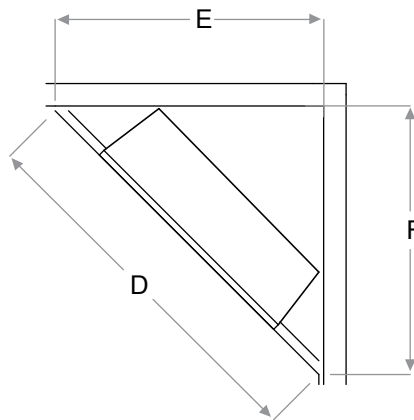

Accessories

36" Tempered Front Glass
Dimensions:
35-1/8" W x 22-1/8" H x 3/8" D
(89.1 cm x 56.1 cm x 1.1 cm)

36" Functional Doors with Tempered Glass
Dimensions:
39-3/4" W x 27-1/4" H x 1-1/4" D
(101.1 cm x 69.4 cm x 3.7 cm)

FRONT

SIDE

TOP

Framing Dimensions:

NOTE: The materials used for the finished surround must be cut to precise dimensions as the 1/2" (1.3 cm) self-trimming flange is only to create a finished appearance.

RBF36

A	B	C	D	E	F
12-1/2" (31.8 cm)	36-5/8" (93.0 cm)	26-1/4" (66.5 cm)	60" (152.4 cm)	42-1/2" (108.0 cm)	42-1/2" (108.0 cm)