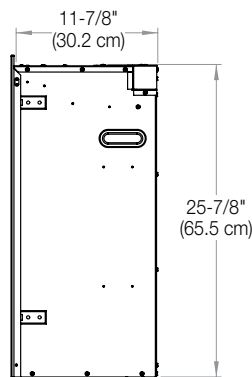

Revillusion®

36" Built-in Electric Firebox

RBF36

Product Dimensions:

SIDE

TOP

Framing Dimensions:

NOTE: The materials used for the finished surround must be cut to precise dimensions as the 1/2" (1.3 cm) self-trimming flange is only to create a finished appearance.

RBF36

A	B	C	D	E	F
12-1/2" (31.8 cm)	36-5/8" (93.0 cm)	26-1/4" (66.5 cm)	60" (152.4 cm)	42-1/2" (108.0 cm)	42-1/2" (108.0 cm)