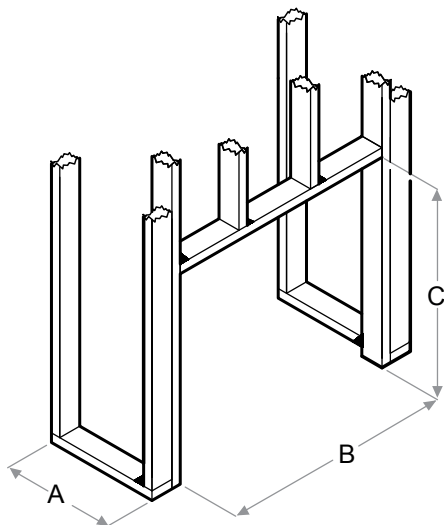

Accessories

36" Tempered Front Glass
Dimensions:
35-1/8" W x 22-1/8" H x 3/8" D
(89.1 cm x 56.1 cm x 1.1 cm)

36" Functional Doors with Tempered Glass
Dimensions:
39-3/4" W x 27-1/4" H x 1-1/4" D
(101.1 cm x 69.4 cm x 3.7 cm)

FRONT

SIDE

TOP

Framing Dimensions:

NOTE: The materials used for the finished surround must be cut to precise dimensions as the 1/2" (1.3 cm) self-trimming flange is only to create a finished appearance.

RBF36

A	B	C	D	E	F
12-1/2" (31.8 cm)	36-5/8" (93.0 cm)	26-1/4" (66.5 cm)	60" (152.4 cm)	42-1/2" (108.0 cm)	42-1/2" (108.0 cm)